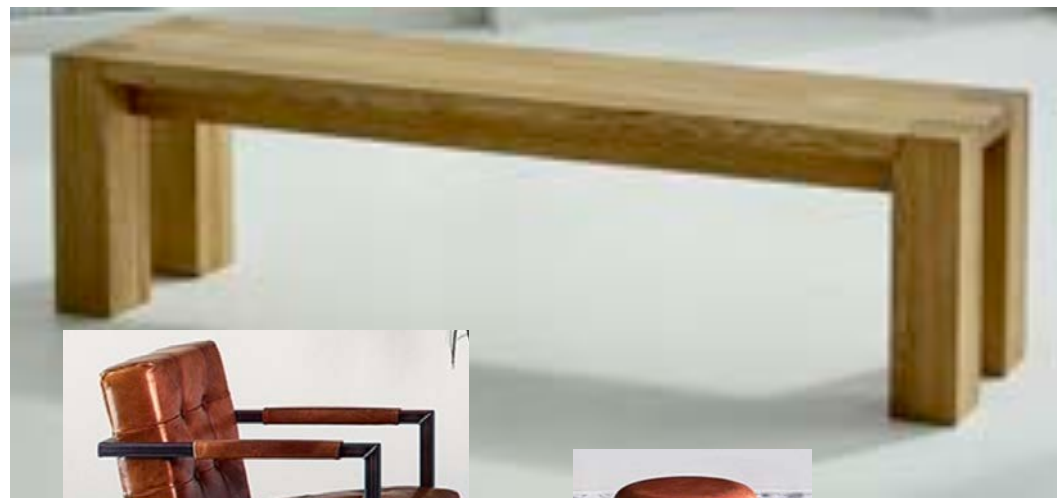

inspired by excellence

COLLECTION 2023

OSUNA - DINING ROOM COLLECTION

January 2023

V23-01-04

- PRODUCTS ARE CRAFTED FROM NATURAL MATERIALS AND HENCE WOOD GRAINS AND COLOR MAY VARY
- ALL PRODUCTS ARE SPECIFIED FOR RESIDENTIAL USE ONLY
- PRODUCT MIX AVAILABLE FOR LIVING ROOM, DINNING ROOM AND BEDROOM COLLECTION FOR FULL 40' CONTAINER ORDER
- ORDER ACCEPTED ONLY FOR FULL 40' CONTAINER LOAD
- ORDER LEAD TIME OF APPROXIMATELY 60 - 90 DAYS
- CUSTOMERS ARE RESPONSIBLE FOR BOOKING AND PAYING FOR OCEAN SHIPPING & FREIGHT CHARGES, IMPORT DUTIES, LOCAL DESTINATION FREIGHT CHARGES, AND ALL OTHER CHARGES RELATED TO SHIPPING DOCUMENTATION
- ALL OUR SOLID WOOD PRODUCTS ARE CARB2 COMPLIANT

OSUNA

OSUNA

The Osuna collection draws its inspiration from the majestic beauty of solid natural wood. Its chunky legs are designed to make a bold statement, contrasted by the delicate design of complimenting sideboard. The table top is made of solid Mango wood and is wire brushed to accentuate natural wood grains.

DINING TABLE

SIDEBOARD

BENCH

6 - CHAIR WITH ARMS

STOOL (ADJUSTABLE)

Dining Table (3" edge/1" thick top) - 78 L: 78" D: 39" H: 30"

SKU# D2-DT-OSU-78

Bench (3" edge/1" thick seat) - 64 L: 64" D: 15" H: 18"

SKU# D2-BE-OSU-64

Dining Table (3" edge/1" thick top) - 98 L: 98" D: 43" H: 30"

SKU# D2-DT-OSU-98

Bench (3" edge/1" thick seat) - 78 L: 78" D: 15" H: 18"

SKU# D2-BE-OSU-78

Sideboard L: 42" D: 17" H: 48"

SKU# D2-SB-OSU-42