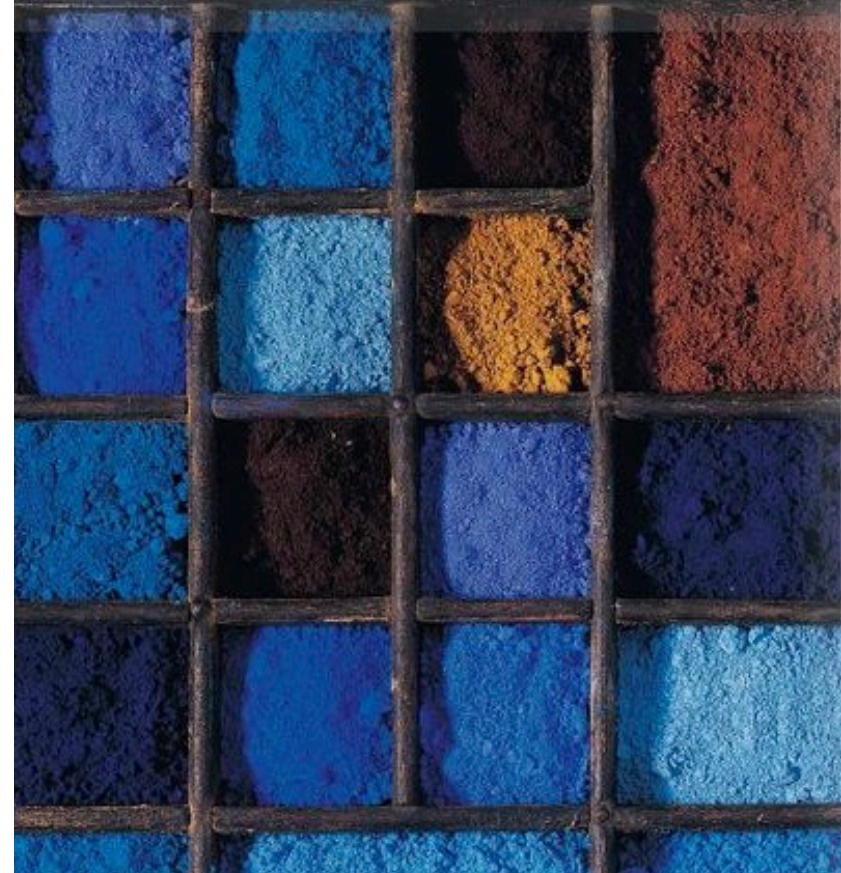

inspired by excellence

COLLECTION 2023

IRÚN-COUNTRY - LIVING ROOM COLLECTION

January 2023

V23-01-04

- PRODUCTS ARE CRAFTED FROM NATURAL MATERIALS AND HENCE WOOD GRAINS AND COLOR MAY VARY
- ALL PRODUCTS ARE SPECIFIED FOR RESIDENTIAL USE ONLY
- PRODUCT MIX AVAILABLE FOR LIVING ROOM, DINNING ROOM AND BEDROOM COLLECTION FOR FULL 40' CONTAINER ORDER
- ORDER ACCEPTED ONLY FOR FULL 40' CONTAINER LOAD
- ORDER LEAD TIME OF APPROXIMATELY 60 - 90 DAYS
- CUSTOMERS ARE RESPONSIBLE FOR BOOKING AND PAYING FOR OCEAN SHIPPING & FREIGHT CHARGES, IMPORT DUTIES, LOCAL DESTINATION FREIGHT CHARGES, AND ALL OTHER CHARGES RELATED TO SHIPPING DOCUMENTATION
- ALL OUR SOLID WOOD PRODUCTS ARE CARB2 COMPLIANT