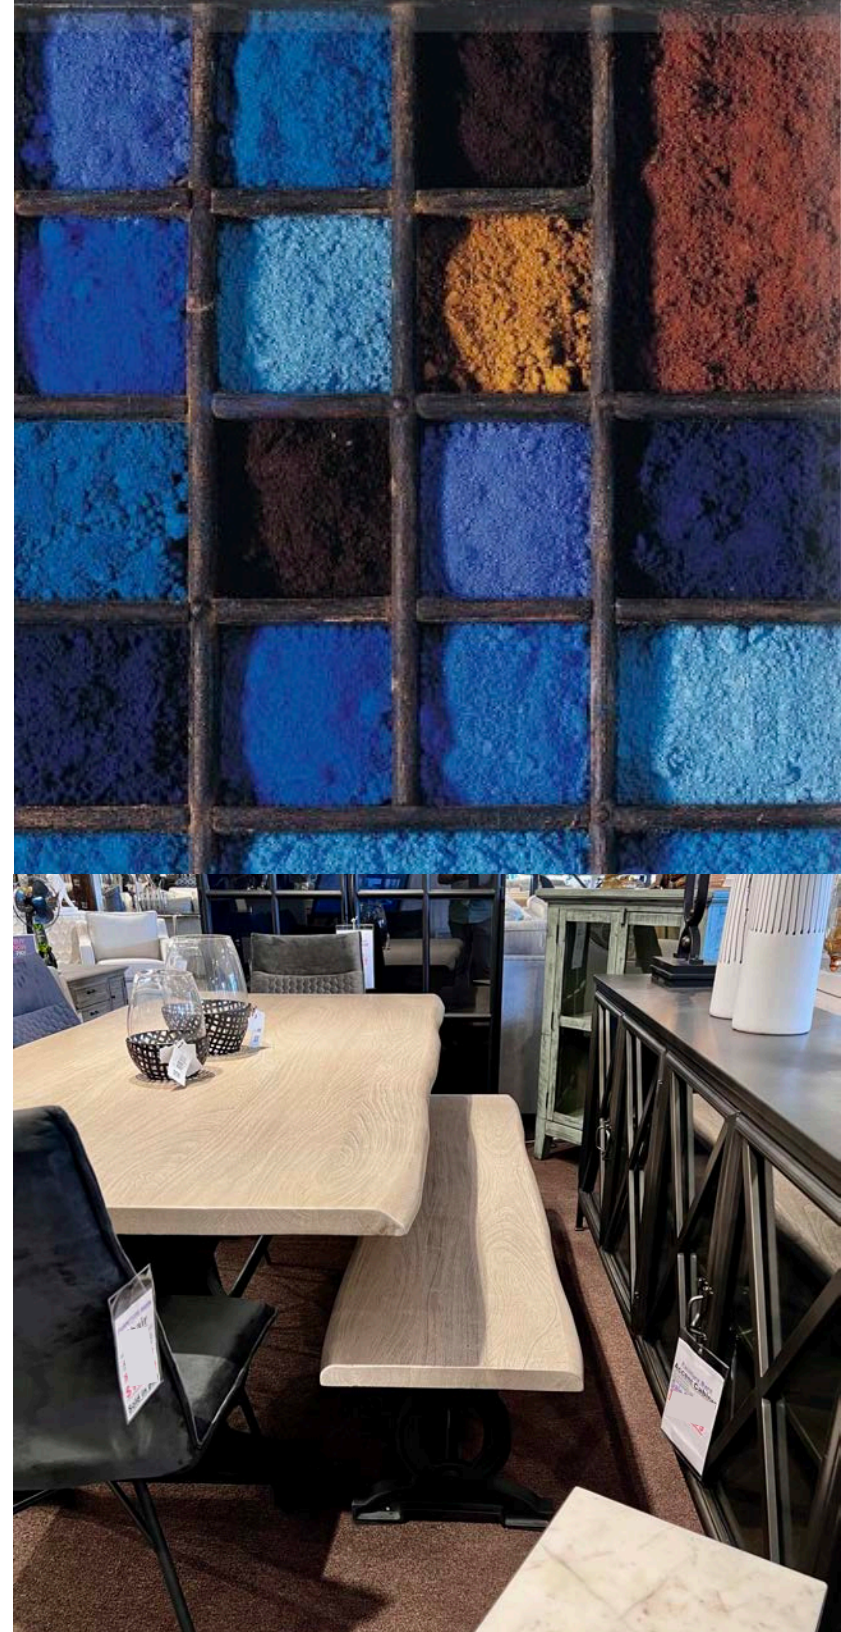

inspired by excellence

COLLECTION 2023

IRÚN-COUNTRY - DINING ROOM COLLECTION

January 2023

V23-01-04

- PRODUCTS ARE CRAFTED FROM NATURAL MATERIALS AND HENCE WOOD GRAINS AND COLOR MAY VARY
- ALL PRODUCTS ARE SPECIFIED FOR RESIDENTIAL USE ONLY
- PRODUCT MIX AVAILABLE FOR LIVING ROOM, DINNING ROOM AND BEDROOM COLLECTION FOR FULL 40' CONTAINER ORDER
- ORDER ACCEPTED ONLY FOR FULL 40' CONTAINER LOAD
- ORDER LEAD TIME OF APPROXIMATELY 60 - 90 DAYS
- CUSTOMERS ARE RESPONSIBLE FOR BOOKING AND PAYING FOR OCEAN SHIPPING & FREIGHT CHARGES, IMPORT DUTIES, LOCAL DESTINATION FREIGHT CHARGES, AND ALL OTHER CHARGES RELATED TO SHIPPING DOCUMENTATION
- ALL OUR SOLID WOOD PRODUCTS ARE CARB2 COMPLIANT

IRON-COUNTRY

IRON-COUNTRY

Irún-Country dining collection is a blend of industrial and modern design made by fusing solid wood with iron. The table boasts a versatile solid Acacia wood table top. This collection has a choice of wood sideboards with live-edge doors and metal sideboards with glass display doors.

DINING TABLE

BENCH

SIDEBOARD

SIDEBOARD - X (WIDE)

SIDEBOARD - X (TALL)

4 - SIDE CHAIR

Dining Table (1.5" thick top) - 80 L: 80" D: 40" H: 30"
SKU# D2-DT-IRC-80

Bench (1.5" thick seat) - 68 L: 68" D: 16" H: 18"
SKU# D2-BE-IRC-68

Sideboard L: 60" D: 17" H: 34"
SKU# D2-SB-IRC-60

Sideboard - X (wide) L: 80" D: 17" H: 32"
SKU# D2-SB-IRC-80

Sideboard - X (tall) L: 59" D: 17" H: 90"
SKU# D2-SB-IRC-59

Side Chair (wood & metal) L: 16" D: 15" H: 35.5"
SKU# D2-C-SOM-16/4