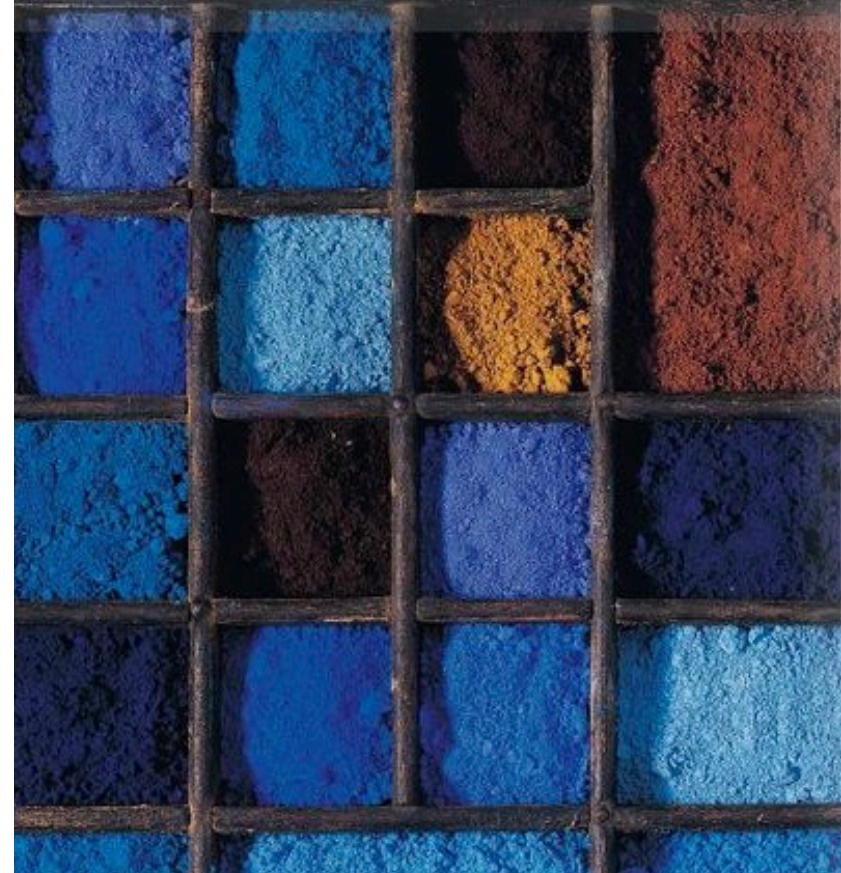

inspired by excellence

COLLECTION 2023

CARDIZ - LIVING ROOM COLLECTION

January 2023

V23-01-04

- PRODUCTS ARE CRAFTED FROM NATURAL MATERIALS AND HENCE WOOD GRAINS AND COLOR MAY VARY
- ALL PRODUCTS ARE SPECIFIED FOR RESIDENTIAL USE ONLY
- PRODUCT MIX AVAILABLE FOR LIVING ROOM, DINNING ROOM AND BEDROOM COLLECTION FOR FULL 40' CONTAINER ORDER
- ORDER ACCEPTED ONLY FOR FULL 40' CONTAINER LOAD
- ORDER LEAD TIME OF APPROXIMATELY 60 - 90 DAYS
- CUSTOMERS ARE RESPONSIBLE FOR BOOKING AND PAYING FOR OCEAN SHIPPING & FREIGHT CHARGES, IMPORT DUTIES, LOCAL DESTINATION FREIGHT CHARGES, AND ALL OTHER CHARGES RELATED TO SHIPPING DOCUMENTATION
- ALL OUR SOLID WOOD PRODUCTS ARE CARB2 COMPLIANT