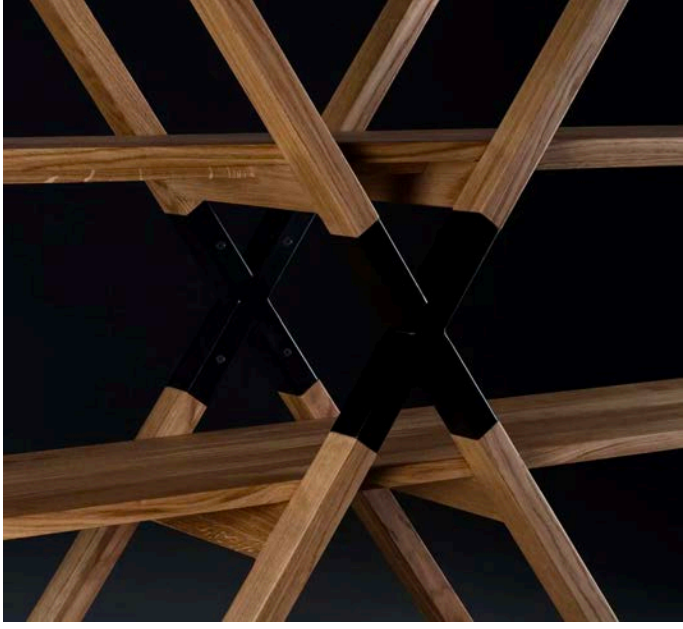

# CARDIZ

*This Cãrdiz occasional table set features a mango wood tabletop and is bursting with character, perfect for storing your favorite books and magazines. With its strong metal frame, this coffee table and end table are also perfectly equipped to withstand the demands of everyday life. Complimenting X-shelving unit is an example of a chic modern design.*